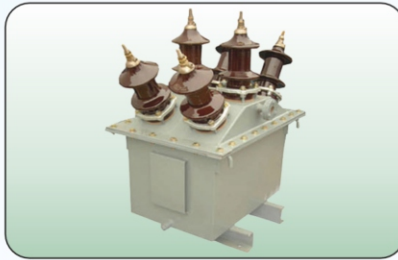

Vaccum circuit breaker

HT metering cubical

Cable jointing kit HT/LT

AB switch 11/33 kv

DO switch 11/33 kv

Load break switch

Out Door CTPT

33/11 KV 1 + 3 panel