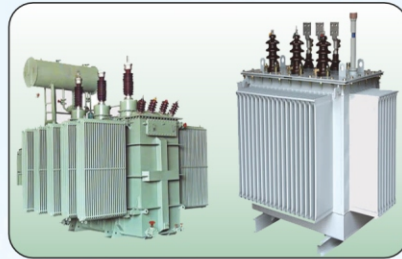

Power & Distribution Transformer